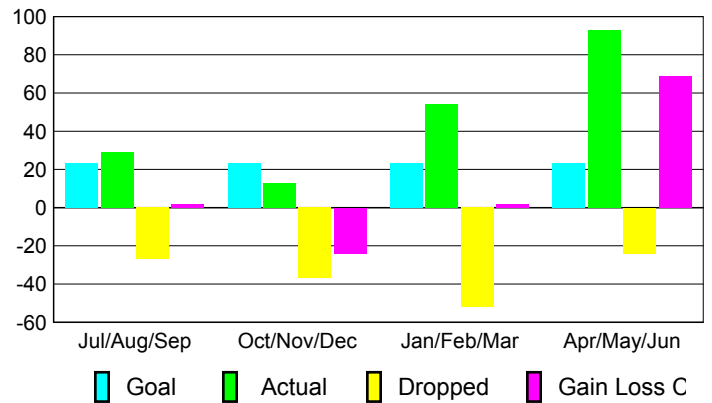

Membership Results 2008-2009

Goal, New, Dropped, Gain/Loss

Comparison of Membership Gain/Loss

Current Year Compared to the Previous Year