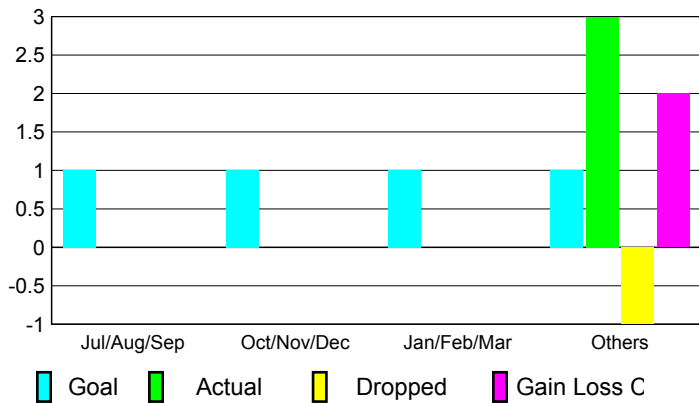

2008-2009 GMT Quarterly Report for District (or Undistricted) **District 3 L**

GMT: **LELAND KOLKMEYER**

Location: **OKLAHOMA**

GMT CA: **1 & 2**

CLUBS

Club Results 2008-2009

Clubs 2007-2008

Month	New Club Goal	Actual New Clubs	Actual Dropped Clubs	Gain/Loss of Clubs	Gain/Loss of Clubs
Jul/Aug/Sep	1	0	0	0	0
Oct/Nov/Dec	1	0	0	0	0
Jan/Feb/Mar	1	0	0	0	0
Apr/May/June	1	3	-1	2	0
Totals	4	3	-1	2	0

Club Results 2008-2009

Goal, New, Dropped, Gain/Loss

Comparison of Club Gain/Loss

Current Year Compared to the Previous Year

YTD Status Quo Clubs 2008-2009

Status Quo Clubs Compared to Status Quo Members

MEMBERSHIP

Membership Results 2008-2009

Membership 2007-2008

Month	Net Memb Goal	Actual New Memb	Actual Dropped Memb	Gain/Loss of Memb	Gain/Loss of Memb
Jul/Aug/Sep	23	29	-27	2	-25
Oct/Nov/Dec	23	13	-37	-24	-11
Jan/Feb/Mar	23	54	-52	2	-7
Apr/May/June	23	93	-24	69	-29
Totals	92	189	-140	49	-72