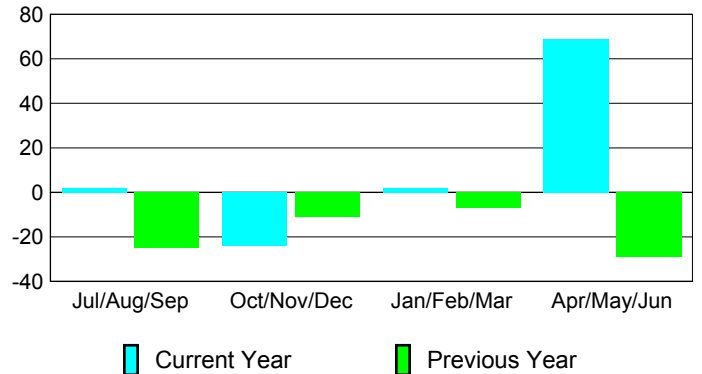

Membership Results 2008-2009

Membership 2007-2008

Month	Net Memb Goal	Actual New Memb	Actual Dropped Memb	Gain/Loss of Memb	Gain/Loss of Memb
Jul/Aug/Sep	23	29	-27	2	-25
Oct/Nov/Dec	23	13	-37	-24	-11
Jan/Feb/Mar	23	54	-52	2	-7
Apr/May/June	23	93	-24	69	-29
Totals	92	189	-140	49	-72

Membership Results 2008-2009

Goal, New, Dropped, Gain/Loss

Comparison of Membership Gain/Loss

Current Year Compared to the Previous Year

Gender Comparison 2008-2009

Jul/Aug/Sep

Oct/Nov/Dec

Jan/Feb/Mar

Apr/May/June

Male

Female