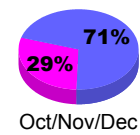

Membership Results 2008-2009

Membership 2007-2008

Month	Net Memb Goal	Actual New Memb	Actual Dropped Memb	Gain/Loss of Memb	Gain/Loss of Memb
Jul/Aug/Sep	23	29	-27	2	-25
Oct/Nov/Dec	23	13	-37	-24	-11
Jan/Feb/Mar	23	54	-52	2	-7
Apr/May/June	23	93	-24	69	-29
Totals	92	189	-140	49	-72

Membership Results 2008-2009

Goal, New, Dropped, Gain/Loss

Comparison of Membership Gain/Loss

Current Year Compared to the Previous Year

Gender Comparison 2008-2009

Jul/Aug/Sep

Oct/Nov/Dec

Jan/Feb/Mar

Apr/May/June

Male

Female